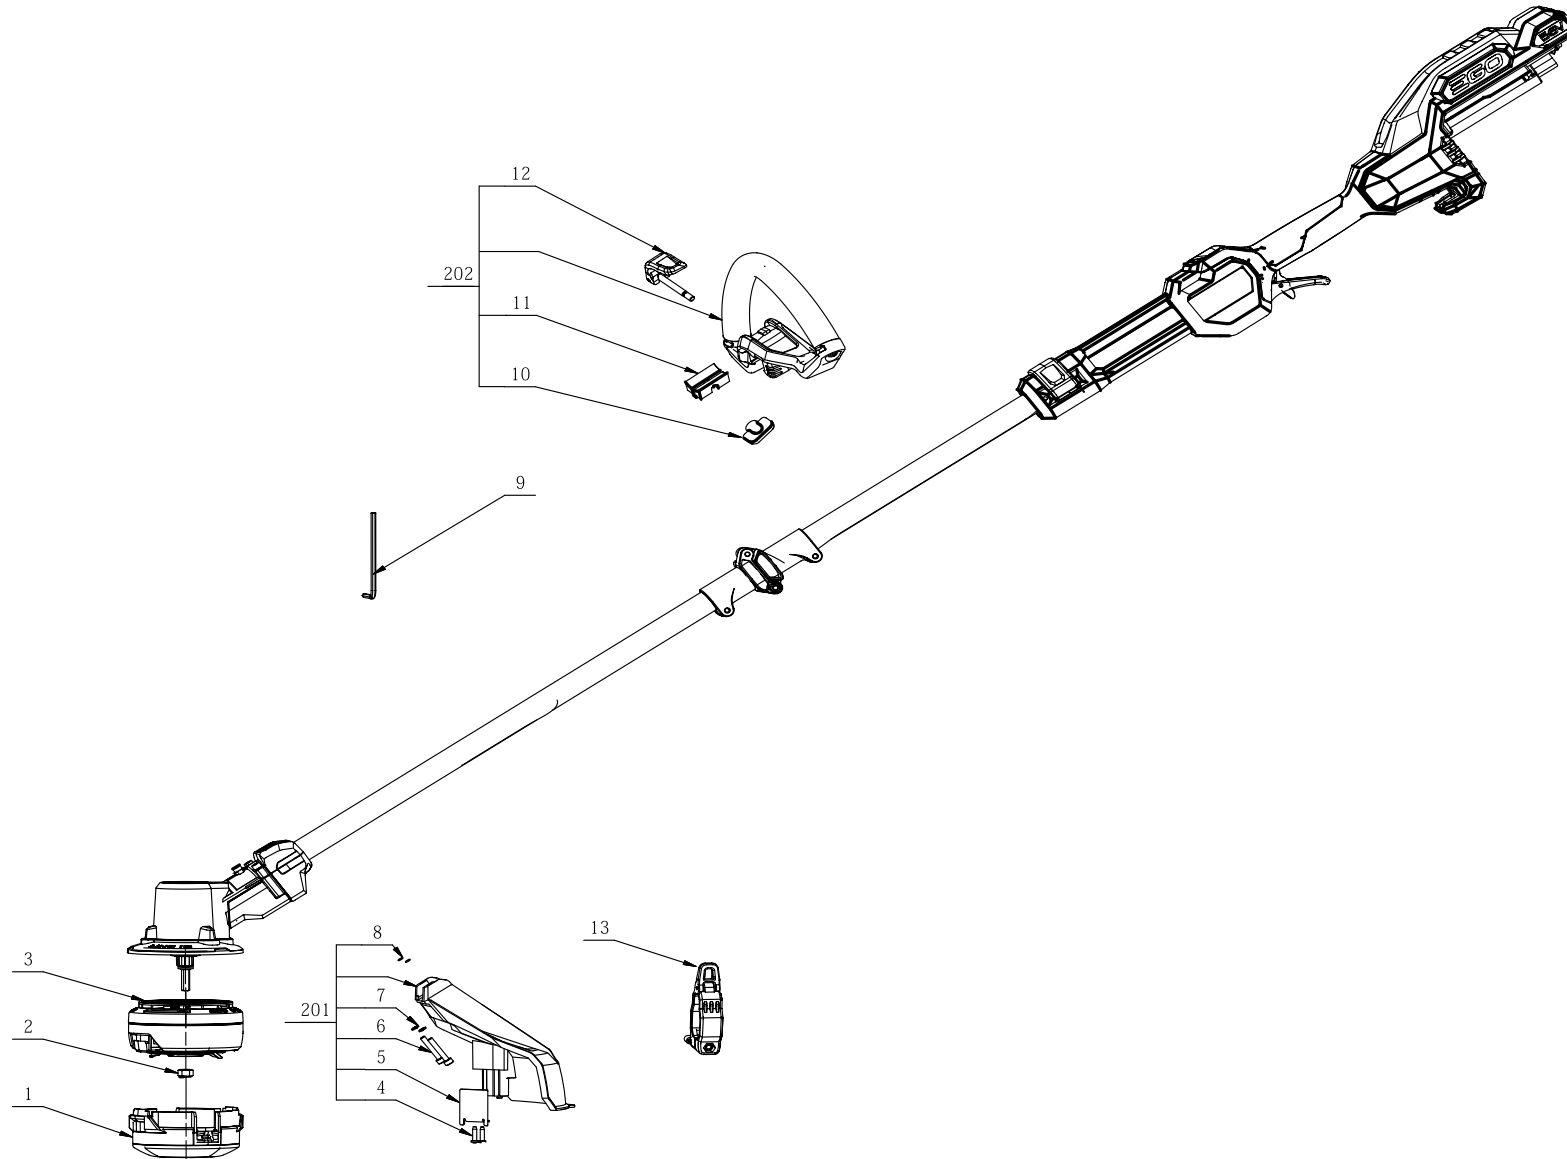

Product Description: String Trimmer
Model Number: ST1620T
Body Number: 0760113001_S
Version: A
Issue Date: 2021/08/10

Service Part List_ST1620T_Version A

| No. | Product Model# | Part Number | Description | Qty |
|-----|----------------|-------------|---------------------------|-----|
| 1 | ST1620T | 2828646002 | Lower Housing Assembly | 1 |
| 2 | ST1620T | 5630271001 | Nut | 1 |
| 3 | ST1620T | 2828651002 | Upper Housing Assembly | 1 |
| 4 | ST1620T | 5610294001 | Tapping Screw | 2 |
| 5 | ST1620T | 3705934001 | Blade | 1 |
| 6 | ST1620T | 5620646001 | Hexagon Socket Screw | 2 |
| 7 | ST1620T | 5650015012 | Spring Washer | 2 |
| 8 | ST1620T | 5690203001 | O Ring | 2 |
| 9 | ST1620T | 5680164001 | Inner Hexagon Spanner | 1 |
| 10 | ST1620T | 3400010003 | Wing Nut | 1 |
| 11 | ST1620T | 3127651001 | Clamping Block | 1 |
| 12 | ST1620T | 2827592002 | Handle Lever Set | 1 |
| 13 | ST1620T | 2828674002 | Pothead Assembly | 1 |
| 201 | ST1620T | 2828583002 | Protective Cover Assembly | 1 |
| 202 | ST1620T | 2827594002 | Front Handle Set | 1 |